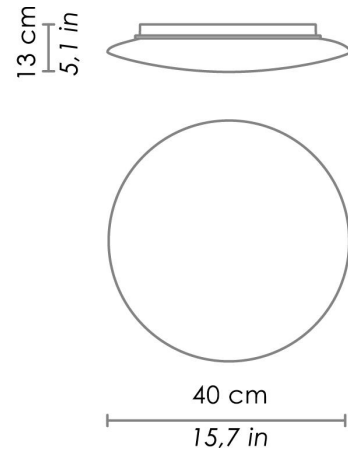

BIS

WALL

Wall/ceiling lights in satin finish triplex opal blown glass, with embossed aluminium internal reflector, and a chlorine-resistant, anti-UV, neutral translucent polycarbonate base. Twist-lock system for the glass component. The Bis collection has IP44 protection.

CODE	COLOR
ZA-LL6112NE	Transparent 

DIMENSIONS AND HOLES	
Dimensions	Ø 40 cm / Ø 15.7 in

ILLUMINOTECHNICAL SPECIFICATIONS	
Source	E26
Type	Bulb E26
Total Watt	2 x 60 Max

ILLUMINOTECHNICAL SPECIFICATIONS	
Driver	N/A
Voltage	120 V
Frequency	50/60 Hz